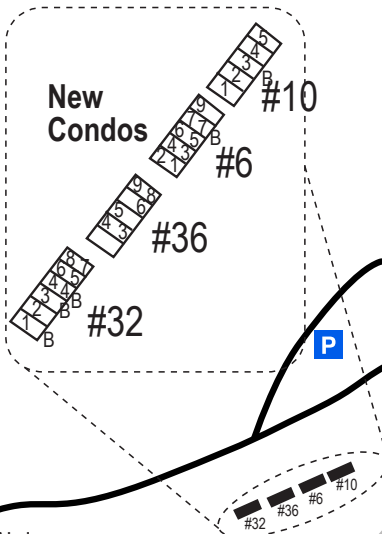

MONT STE-MARIE CHALET MAP

Lac Fournier

Beach

Cheval Blanc

Chair Lift

To town & golf

Ch. Lac Ste-Marie

Ch. de la Montagne

Tennis Courts

ch. L'Abrie

Circle St-Anton

rue Gstaad

Poma Lift

Promenade Lodge

#27

#19

Superman Dr.

Rue Arosa

10

Verbier

Andermatt

rue Zermatt

Main Lodge

St-Moritz

Chair Lift

Côte Vanier

Rue Davos

66 ch. de la Montagne

Radar Road

LAC STE-MARIE AREA

70km

The Beggar's Bench