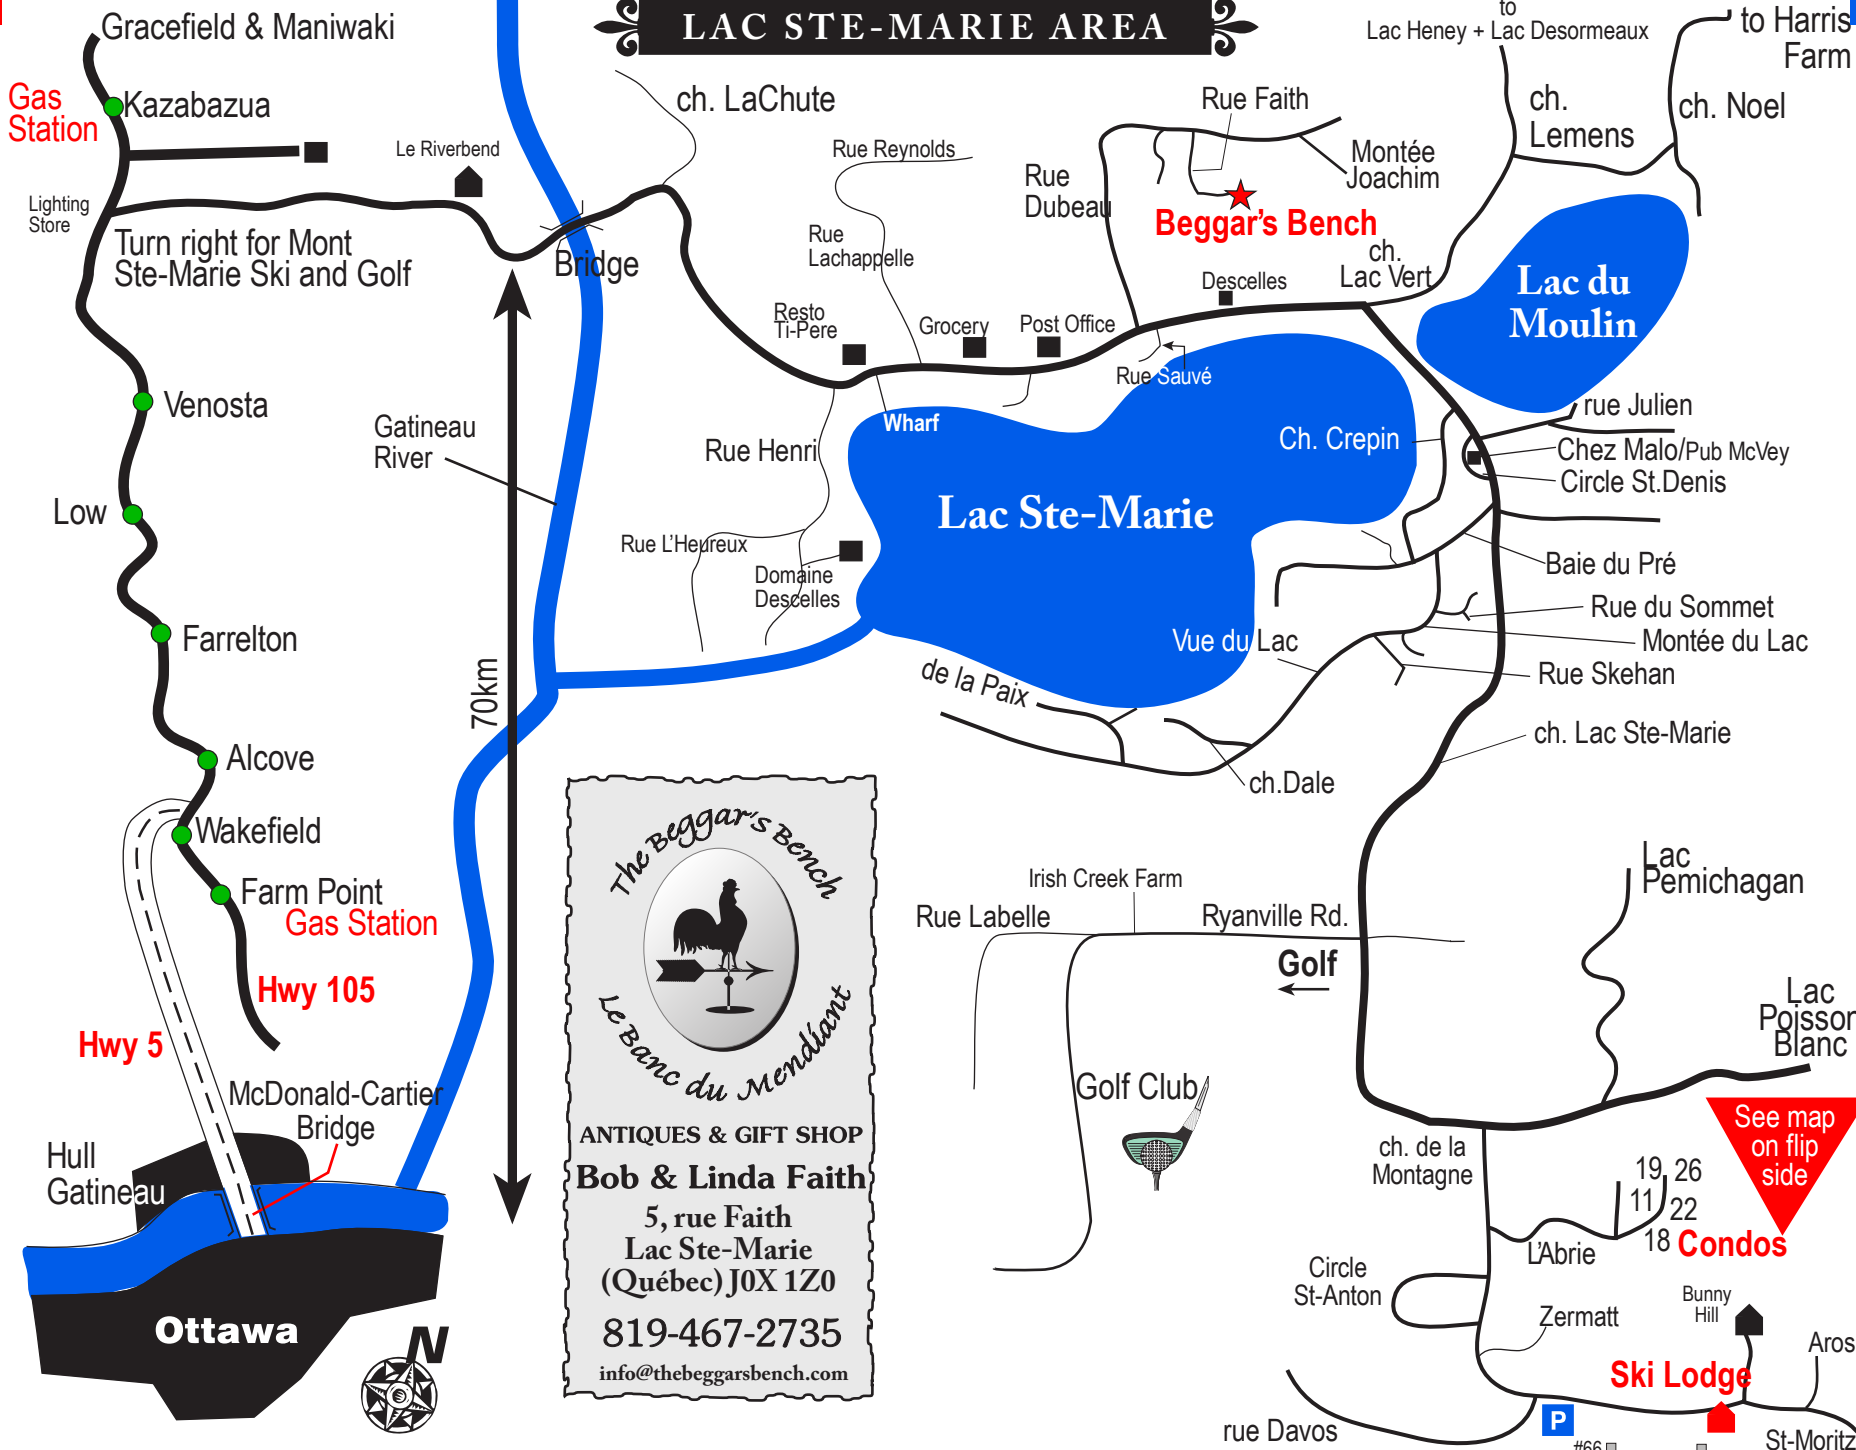

MONT STE-MARIE CHALET MAP

Lac Fournier

Beach

Cheval Blanc

Chair Lift

To town & golf

Ch. Lac Ste-Marie

Ch. de la Montagne

Tennis Courts

ch. L'Abrie

Circle St-Anton

rue Gstaad

Poma Lift

Promenade Lodge

#27

#19

Superman Dr.

Rue Arosa

10

Verbier

Andermatt

rue Zermatt

Main Lodge

St-Moritz

Chair Lift

Côte Vanier

Rue Davos

66 ch. de la Montagne

Radar Road

LAC STE-MARIE AREA

70km

The Beggar's Bench