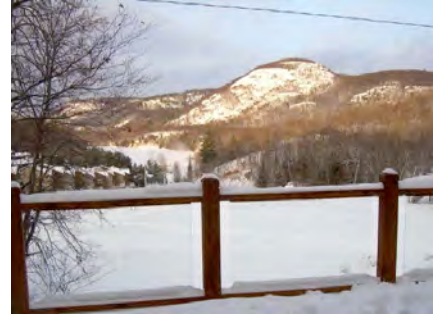

STUNNING SKI CHALET AT MONT STE-MARIE

ADDITIONAL INFORMATION

- Sheets, pillows and cases, towels, blankets and comforters supplied
- No pets and no smoking in chalet please
- Storage area on both levels for skis

To view a picture gallery of the chalet, please click the link below.

<http://karmaphoto.ca/espace_clients/27-promenade>

Damage deposit required which will be returned within one week of departure.

Upon departure, please leave the unit tidy.

(Chalet_005)

For additional information and reservations, contact Linda Faith
Telephone: 819.467.2735
Email: info@thebeggarsbench.com
www.thebeggarsbench.com